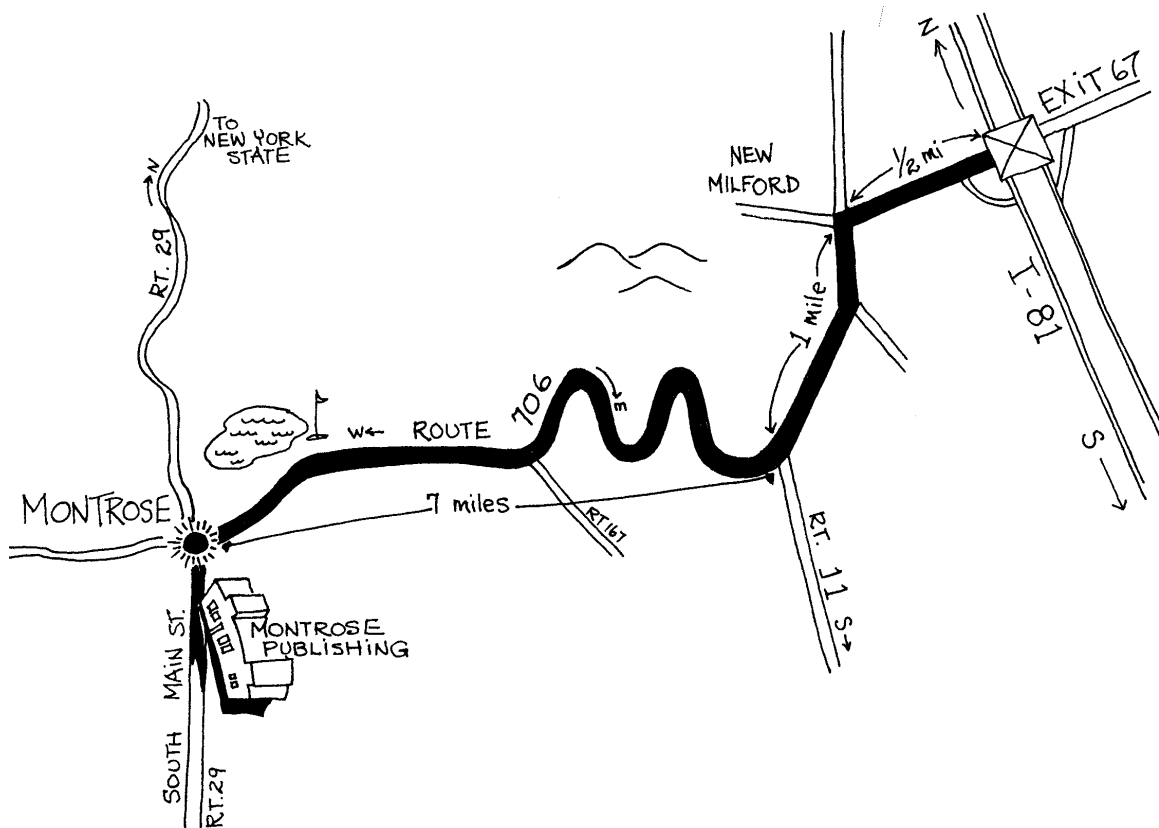

Map and Directions to Montrose Publishing

Montrose Publishing is located 20 miles south of Binghamton, NY and 30 miles north of Scranton, Pennsylvania, near Rt 81.

Follow Rt 81 to exit 67.

Turn left off exit ramp and follow signs toward Montrose (go .5 mile).

Turn left on Rt. 11 South (go 1 mile).

Turn right on Rt 706 West (go 7.5 miles).

Turn left at traffic light (go ½ block).

Montrose Publishing is on left.